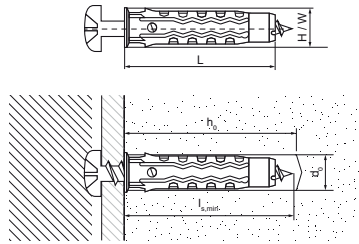

Walraven WUP Uni Plug

(L0707)

standard universal anchor for all types of substrates

Features & benefits

- high load capacity
- can be used with wood screws, chipboard screws and some metric bolts
- suitable for variety of substrates
- easily slides into holes
- no slipping in deep holes due to the collar
- does not expand prematurely
- resists rotation in holes
- suitable for various applications: shelves, wall-mounted cabinets, sanitary fixings
- material: high quality PA6 polyamide

Product Number	Total Length	Minimum Screw Depth	Drill Hole Diameter	Drill Hole Depth	Suitable For Screw Diameter	Total Height	Total Width
<i>Reference Letter</i>	<i>L</i>	<i>ls,min</i>	<i>d0</i>	<i>h0</i>		<i>H</i>	<i>W</i>
<i>Unit description</i>	<i>mm</i>	<i>mm</i>	<i>mm</i>	<i>mm</i>	<i>mm</i>	<i>mm</i>	<i>mm</i>
61007212	60	64	12	80	8 - 10	15	15
61007210	50	54	10	70	6 - 8	12	12
61007208	40	44	8	50	4.5 - 6	10	10
61007206	30	34	6	40	3.5 - 5	8	8