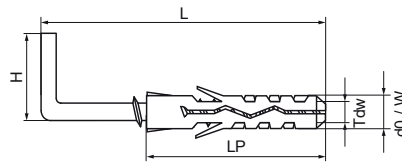

### Features & benefits

- suitable for variety of substrates
- easily slides into holes
- does not slip past collar in deep holes

Product Number	Wood Thread Diameter	Plug Diameter	Drill Hole Diameter Plugs	Plug Length	Total Height	Total Width	Total Length
<i>Reference Letter</i>	<i>Tdw</i>		<i>d0</i>	<i>LP</i>	<i>H</i>	<i>W</i>	<i>L</i>
<i>Unit description</i>	<i>mm</i>	<i>mm</i>	<i>mm</i>	<i>mm</i>	<i>mm</i>	<i>mm</i>	<i>mm</i>
0750865	8	10	10	50	28	10	65
0751075	10	12	12	60	28	12	75