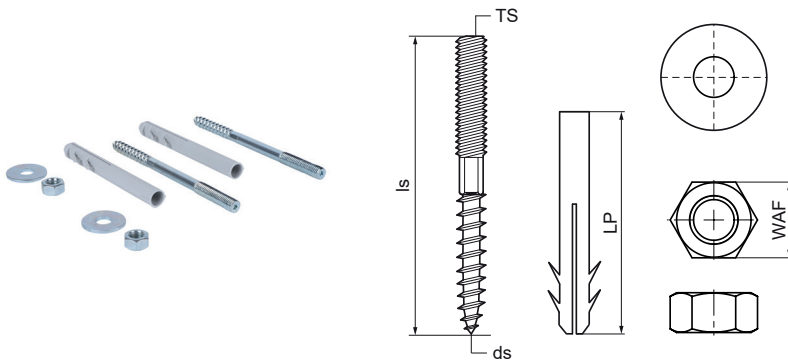

Walraven Boiler Fixing Set

(L6005)

for fixing a boiler to the wall

Features & benefits

- fixing set for boilers to the wall
- complete mounting set enables simple and fast installation
- material: metal parts of steel, plug of PA (polyamide)
- zinc plated
- consists of: 2 hanger bolts, 2 washers, 2 hexagon nuts, 2 plugs

Product Number	Screw Length	Screw Size	Thread Size	Plug Length	Plug Diameter	Width Across Flats	Material	Surface Protection
Reference Letter	ls	ds	TS	LP		WAF		
Unit description	mm			mm	mm	mm		
0668180	180	11.5	M12	140	16	19	Steel	Zinc Plated