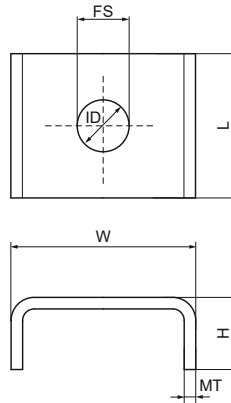

Walraven Stainless Steel Washer (U-shaped)

(M2940)

bored U-plate for protecting rail flanges and anchoring

Features & benefits

- U-shaped washer
- U-shaped for extra stability
- material: stainless steel 1.4401 (AISI 316)

Product Number	For Rail Type	Total Height	Total Width	Total Length	Inner Diameter	Outer Diameter	Material Thickness
<i>Reference Letter</i>		<i>H</i>	<i>W</i>	<i>L</i>	<i>ID</i>	<i>OD</i>	<i>MT</i>
<i>Unit description</i>		<i>mm</i>	<i>mm</i>	<i>mm</i>	<i>mm</i>	<i>mm</i>	<i>mm</i>
6537813	30x15, 30x30	11	35	30	12.5	30	2.00