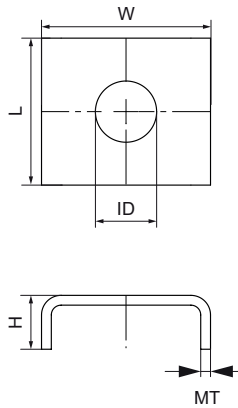

## Walraven RapidStrut® Stainless Steel Washer (U-shaped)

(M5519)

bored U-plate for protecting rail flanges and anchoring

### Features & benefits

- U-shaped for extra stability
- material: stainless steel 1.4401 (AISI 316)

Product Number	For Rail Type	Total Height	Total Width	Total Length	Inner Diameter	Material Thickness
Reference Letter		H	W	L	ID	MT
Unit description		mm	mm	mm	mm	mm
6571008	41x21, 41x41, 41x51, 41x62, 41x82	22	50	40	9	4.00
6571010	41x21, 41x41, 41x51, 41x62, 41x82	22	50	40	11	4.00
6571012	41x21, 41x41, 41x51, 41x62, 41x82	22	50	40	13	4.00
6571016	41x21, 41x41, 41x51, 41x62, 41x82	22	50	40	17	4.00