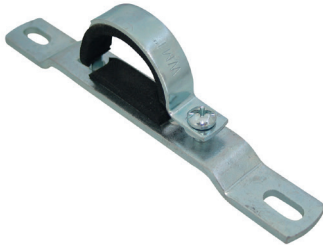

Walraven Manifold Fixing (single)

(00505)

for fixing manifold-units

Features & benefits

- for mounting of system manifolds (e.g. underfloor heating or radiator circuits) to walls or inside cabinets
- easy to install
- anti-vibration rubber inserts for long-term stability
- material: steel
- zinc plated
- sound proofing lining made of natural rubber, black
- sound insulating lining according DIN 4109

Product Number	Outside Pipe Diameter	Pipe Diameter Imperial	Fixing Slot	Heart To Heart Distance	Material Thickness	Total Height	Total Width	Total Depth
Reference Letter	<i>D</i>	<i>D</i>	<i>FS</i>	<i>k</i>	<i>MT</i>	<i>H</i>	<i>W</i>	<i>DtT</i>
Unit description	mm	"	mm	mm	mm	mm	mm	mm
3944001	26.9	¾	15x6,5	133.5	4.00	42	159	20
3944002	34	1	15x6,5	133.5	4.00	46	159	20
3944007	48.3	1½	15x6,5	133.5	4.00	45	159	20