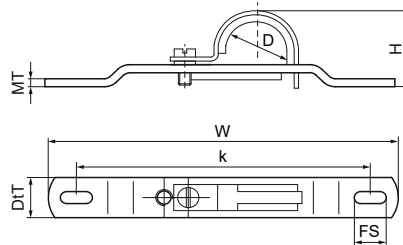

Walraven Manifold Fixing (single)

(00505)

for fixing manifold-units

Features & benefits

- for mounting of system manifolds (e.g. underfloor heating or radiator circuits) to walls or inside cabinets
- easy to install
- anti-vibration rubber inserts for long-term stability
- material: steel
- zinc plated
- sound proofing lining made of natural rubber, black
- sound insulating lining according DIN 4109

Product Number	Outside Pipe Diameter	Pipe Diameter Imperial	Fixing Slot	Heart To Heart Distance	Material Thickness	Total Height	Total Width	Total Depth
Reference Letter	<i>D</i>	<i>D</i>	<i>FS</i>	<i>k</i>	<i>MT</i>	<i>H</i>	<i>W</i>	<i>DtT</i>
Unit description	mm	"	mm	mm	mm	mm	mm	mm
3944001	26.9	¾	15x6,5	133.5	4.00	42	159	20
3944002	34	1	15x6,5	133.5	4.00	46	159	20
3944007	48.3	1½	15x6,5	133.5	4.00	45	159	20