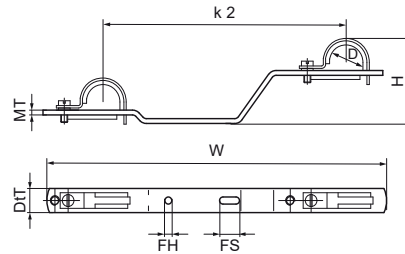

## Walraven Manifold Fixing (double)

(00506)

for fixing manifold-units

### Features & benefits

- for mounting of system manifolds (e.g. underfloor heating or radiator circuits) to walls or inside cabinets
- easy to install
- anti-vibration rubber inserts for long-term stability
- material: steel
- zinc plated
- sound proofing lining made of natural rubber, black
- sound insulating lining according DIN 4109

Product Number	Outside Pipe Diameter	Pipe Diameter Imperial	Fixing Hole	Fixing Slot	Heart To Heart Distance 2	Material Thickness	Total Height	Total Width	Total Depth
Reference Letter	D	D	FH	FS	k 2	MT	H	W	DtT
Unit description	mm	"	mm	mm	mm	mm	mm	mm	mm
3944021	26.9	3/4	6.5	15x8,5	200	4.00	74	280	20
3944027	48.3	1 1/2	6.5	15x8,5	200	4.00	77	278	20