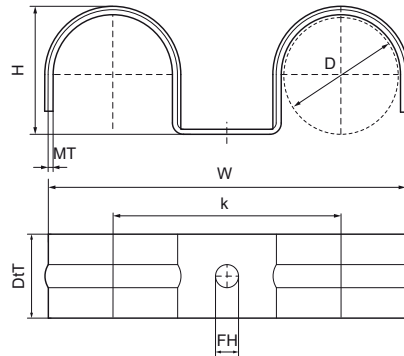

Walraven Floor Clamp Double

(01507)

for floor pipe

Features & benefits

- one-part saddle
- to fix pipe-in-pipe pipes before casting top floor layer
- increased strength due to profiled shape
- material: steel
- zinc plated

Product Number	Outside Pipe Diameter	Fixing Hole	Heart To Heart Distance	Material Thickness	Total Height	Total Width	Total Depth	Maximum Number of Tubes
<i>Reference Letter</i>	<i>D</i>	<i>FH</i>	<i>k</i>	<i>MT</i>	<i>H</i>	<i>W</i>	<i>DtT</i>	
<i>Unit description</i>	<i>mm</i>	<i>mm</i>	<i>mm</i>	<i>mm</i>	<i>mm</i>	<i>mm</i>	<i>mm</i>	
3913216	16	5.5	41	1.00	17	61	20	2
3913220	20	5.5	45	1.00	21	69	20	2
3913225	25	5.5	50	1.00	26	79	20	2
3913228	28	5.5	53	1.00	29	85	20	2