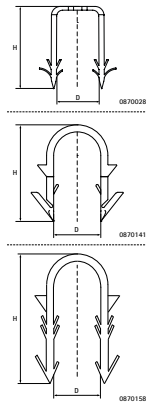

## Walraven Tacker Clamp KAL

(01520)

for floor pipe

### Features & benefits

- the Walraven Tacker system consists of wide and stable clamps and a problem free tacker device
- Part No. 693 0 001: Tacker device for a quick processing of tacker clamps (KA8 and KAL)
- Part No. 0870141 (type KA8): for insulating plates from 25 mm thickness with foil
- Part No. 0870158 (type KAL): for insulating plates from 40 mm thickness without foil (e.g. Styrodur®, Styropor®)
- for floor pipe up to Ø 20 mm
- by means of self-adhesive tape attached together per 20 pieces
- material: PP (polypropylene), black

Product Number	Outside Pipe Diameter	Total Height	Total Width	Total Depth	Maximum Number of Tubes
Reference Letter	<i>D</i>	<i>H</i>	<i>W</i>	<i>DtT</i>	
Unit description	<i>mm</i>	<i>mm</i>	<i>mm</i>	<i>mm</i>	
0870141	14 - 20	42	33	9	1
0870158	14 - 20	57	33	8	1