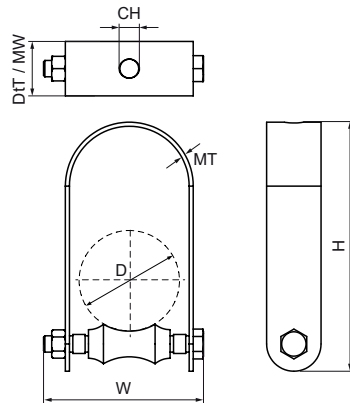

Walraven IH121 Single Roller Bracket

(P0465)

for steel and insulated pipes

Features & benefits

- standard finish: zinc plated

Product Number	Outside Pipe Diameter	Pipe Diameter Imperial	DN	Total Height	Total Width	Total Depth	Material Width	Material Thickness	Connection Hole
Reference Letter	<i>D</i>	<i>D</i>	<i>D</i>	<i>H</i>	<i>W</i>	<i>DtT</i>	<i>MW</i>	<i>MT</i>	<i>CH</i>
Unit description	mm	"		mm	mm	mm	mm	mm	mm
B6203034	34	1	DN 25	95	80	30	30	3.00	11
B6203060	60		DN 50	130	100	30	30	3.00	11
B6203089	89	3	DN 80	193	132	40	40	3.00	14
B6203114	114	4	DN 100	215	152	40	40	5.00	14
B6203168	168	6	DN 150	291	236	50	50	6.00	18
B6203219	219	8	DN 200	395	280	70	70	10.00	22